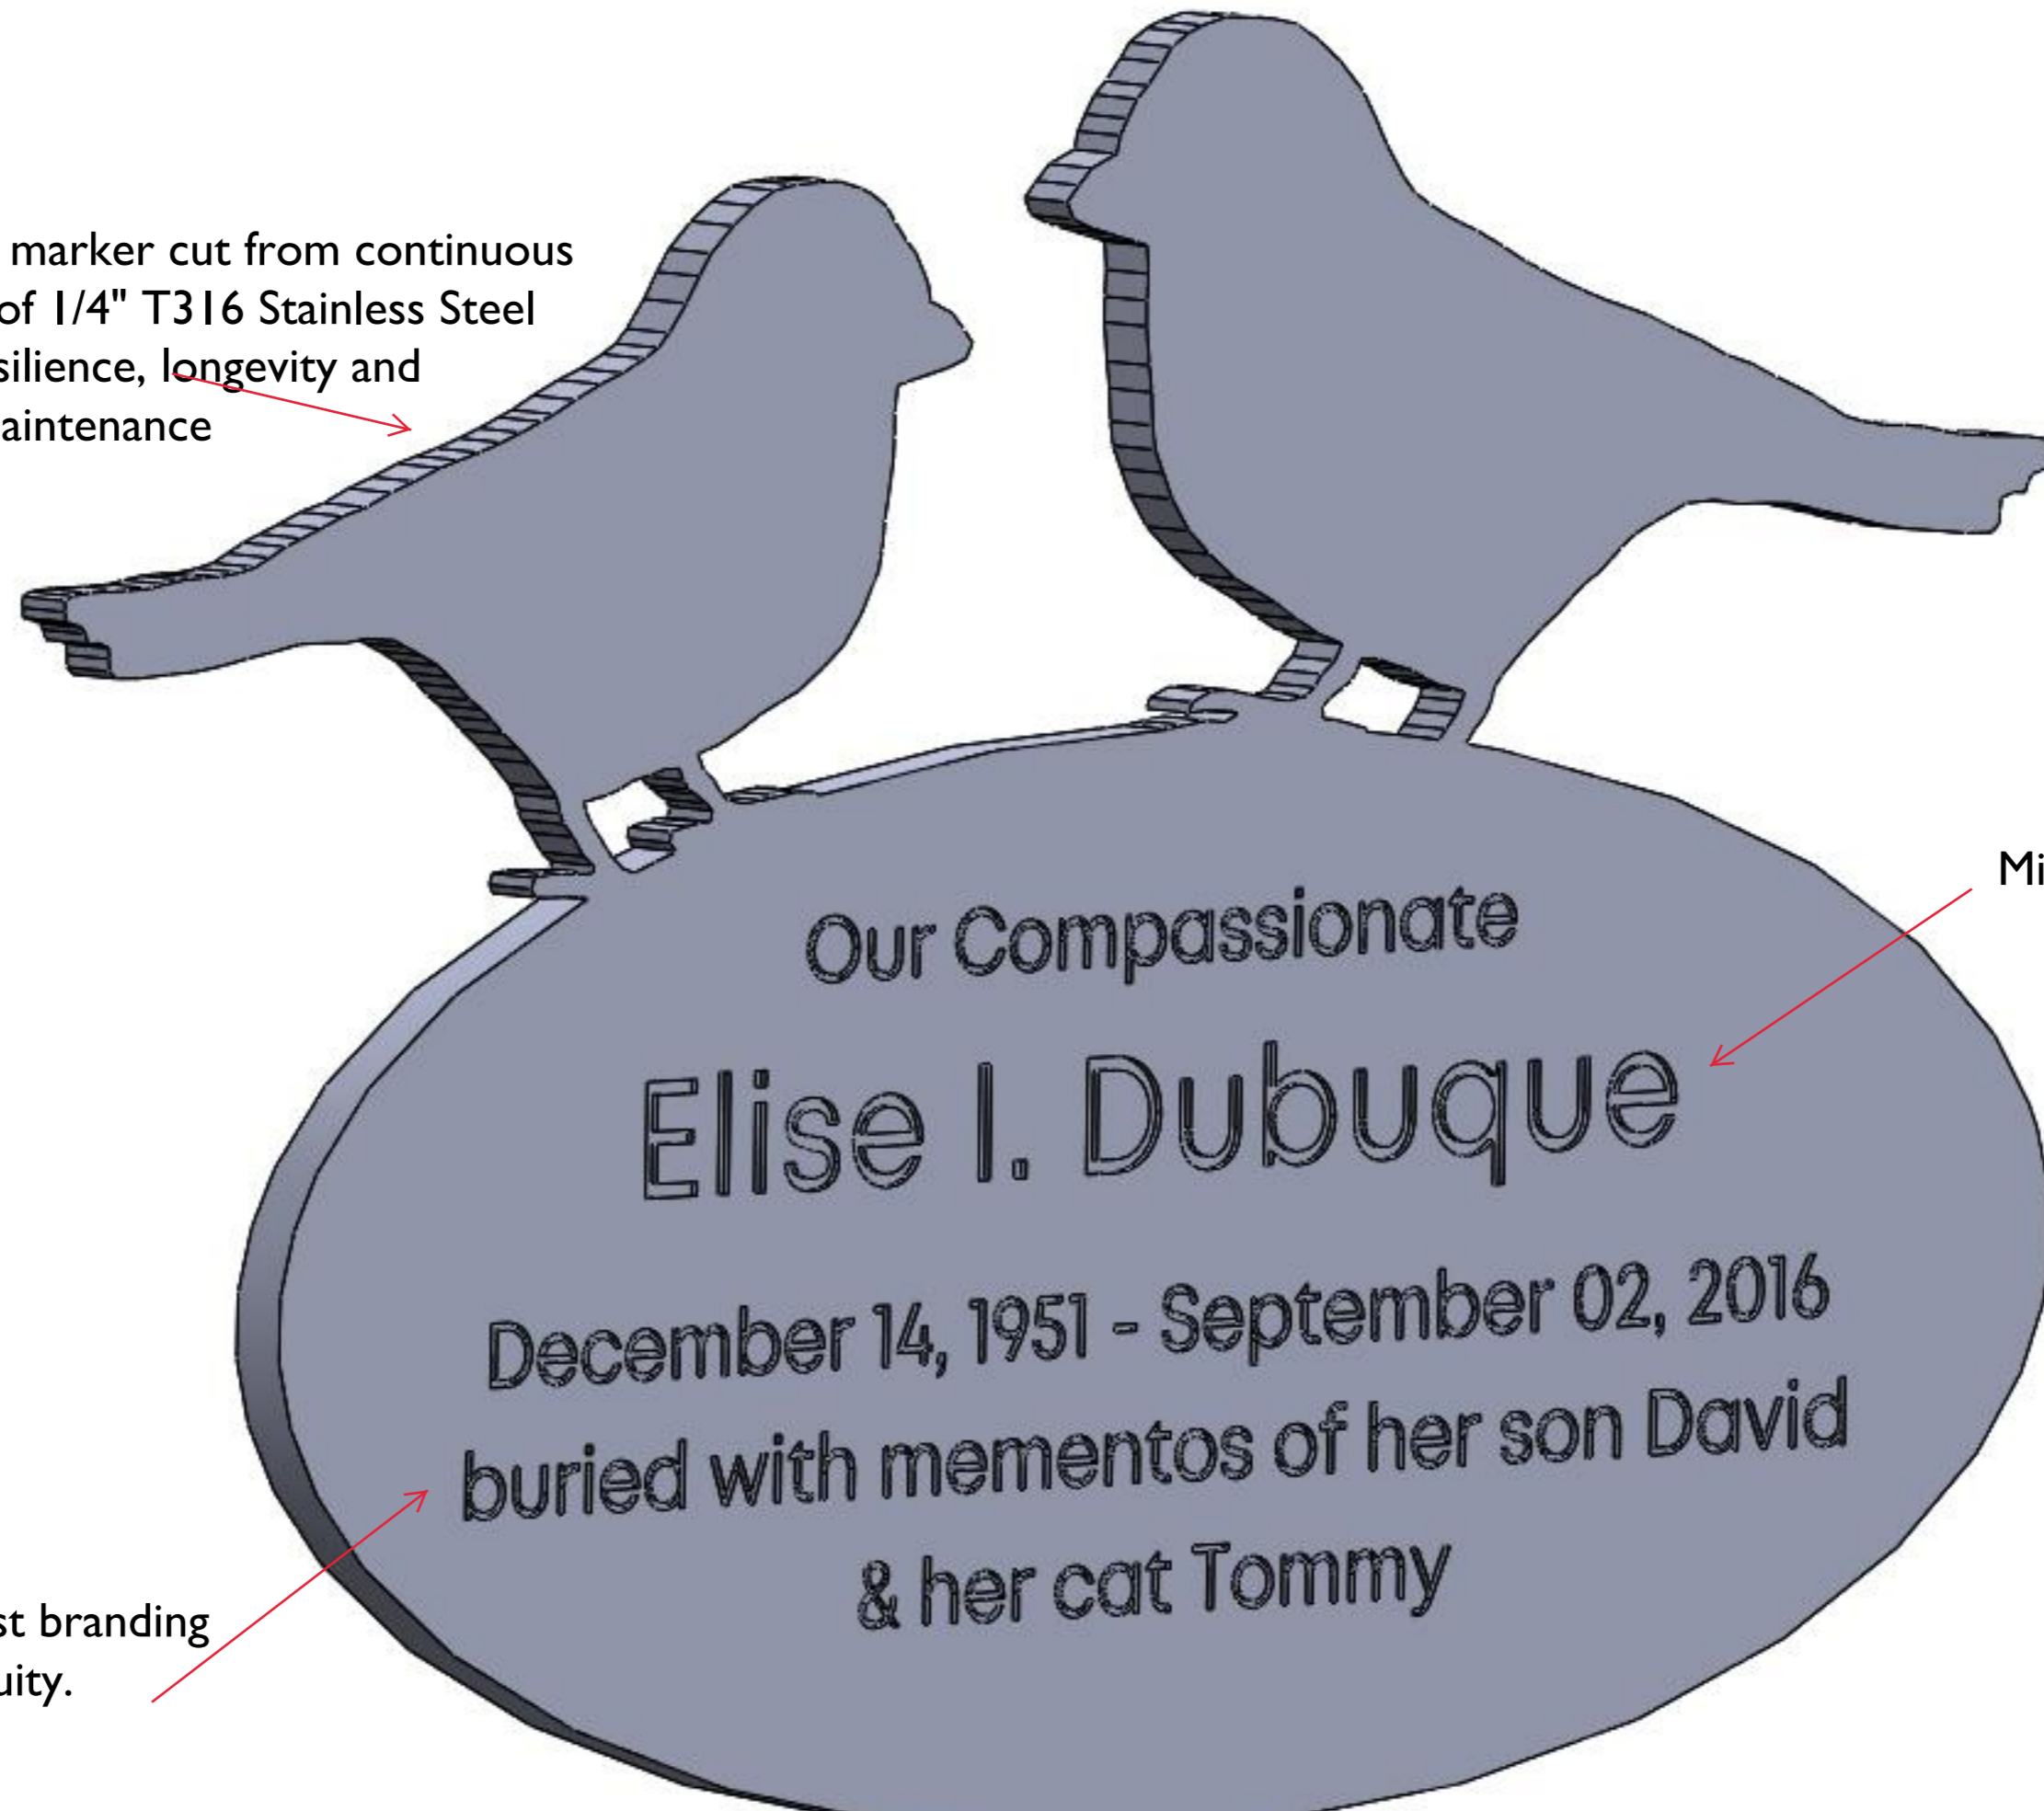

FRONT

Entire marker cut from continuous piece of 1/4" T316 Stainless Steel for resilience, longevity and low maintenance

Overall height 27"

Milled text

Font matches all Life Forest branding for aesthetic/brand continuity.

Bottom of plaque 18" from ground. Will sit above grasses and ground cover.

BACK